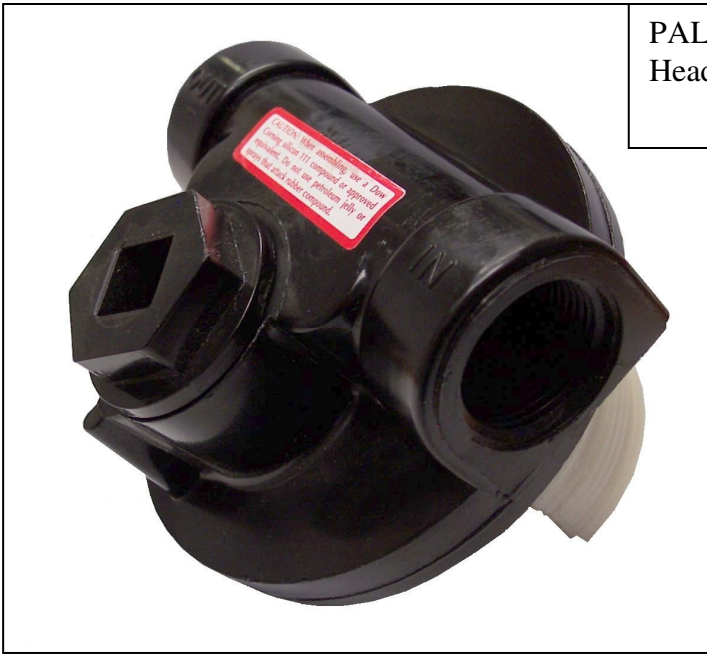

AC39 WATER SOFTENER
MANUAL RECHARGE

PALA11
Head Manual Recharge Softener

Softener Tank Shell

Riser Pipe w/ Bottom Basket

Resin Beads – 1 cubic ft

PALA11
Head Manual Recharge Softener

PALA10
Plug Head Manual Recharge
Softener

BR078
NIPPLE 3/4" HEX

BR319
ADAPTER 3/4" MPT X 3/4" MGH

BR326
CONNECTOR 3/4" FPT X 3/4" FGH